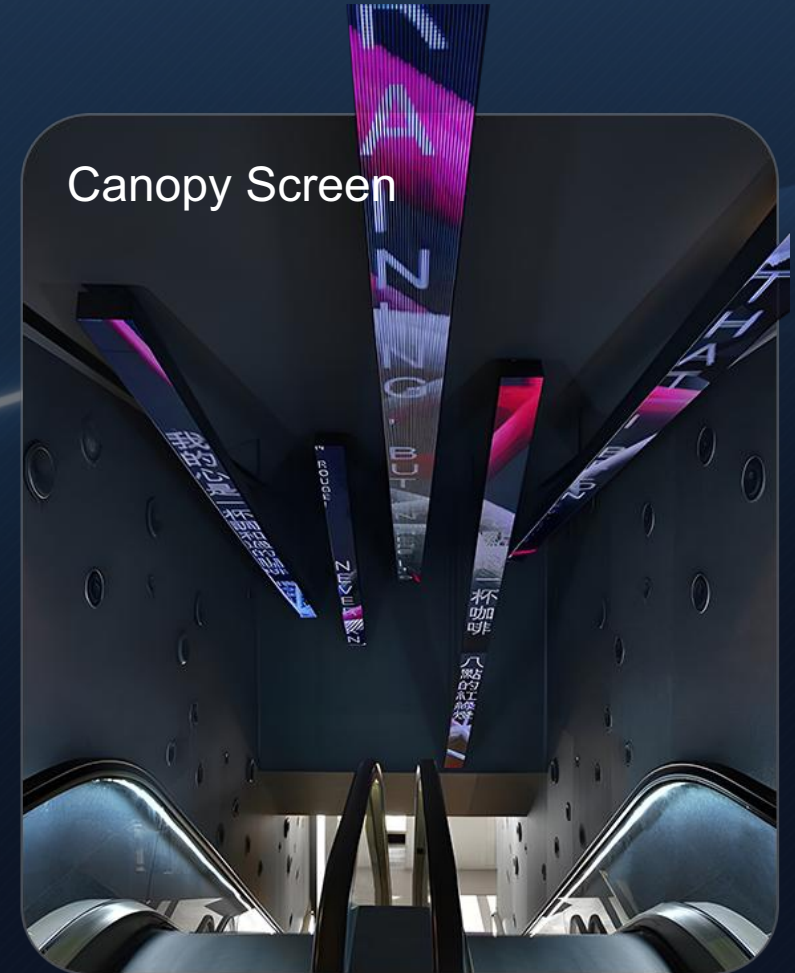

Rectangular Screen

All in One

Double-sided Hanging Screen

Product Application

Suitable for retail malls, hotels, transport hubs, commercial properties, churches, exhibition displays, theme parks and other fields.