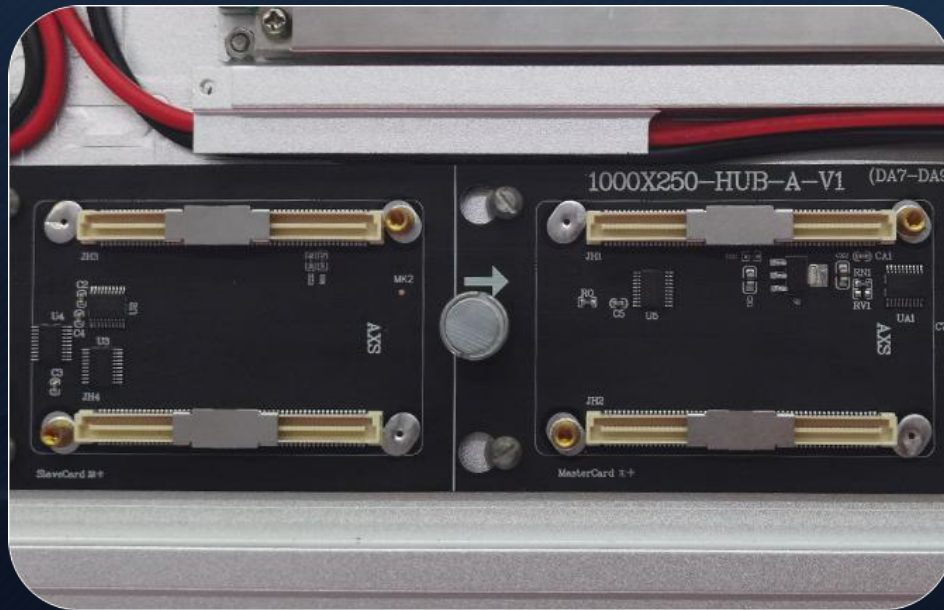

SK SERIES

Creative Flat Panel Display

20mm ultra-thin profile panel, creative splicing, unlimited excitement

Ultra-light and Ultra-thin

Ø Panel size: 250×1000×20mm, 250×750×20mm, 250×500×20mm;

Ø Panel weight: 4.8kg, 3.2kg, 2.4kg;

All electrical components: power supply, receiving card, and data cable are easily accessed from the front, fast and easy operation.

① Remove the module with a magnetic tool.

② Replace the receiver card or power supply.

③ Unscrew the fixing screws and replace the adapter board.

◆◆ Dual Backups for Peace of Mind

Dual receiver card backup, dual power backup (optional), 4 network port input and output, more stable transmission effect.

Receiver card backup

4 network port inputs and outputs

Mounting

SK series supports right-angle splicing and arc splicing. Support 90° rotational installation of the box, more flexible splicing.

90°

Arc Splicing