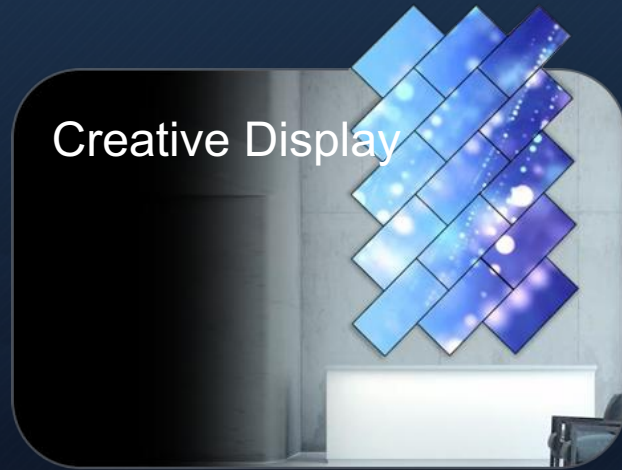

Rectangular Screen

All in One

Double-sided Hanging Screen

Product Application

Suitable for retail malls, hotels, transport hubs, commercial properties, churches, exhibition displays, theme parks and other fields.