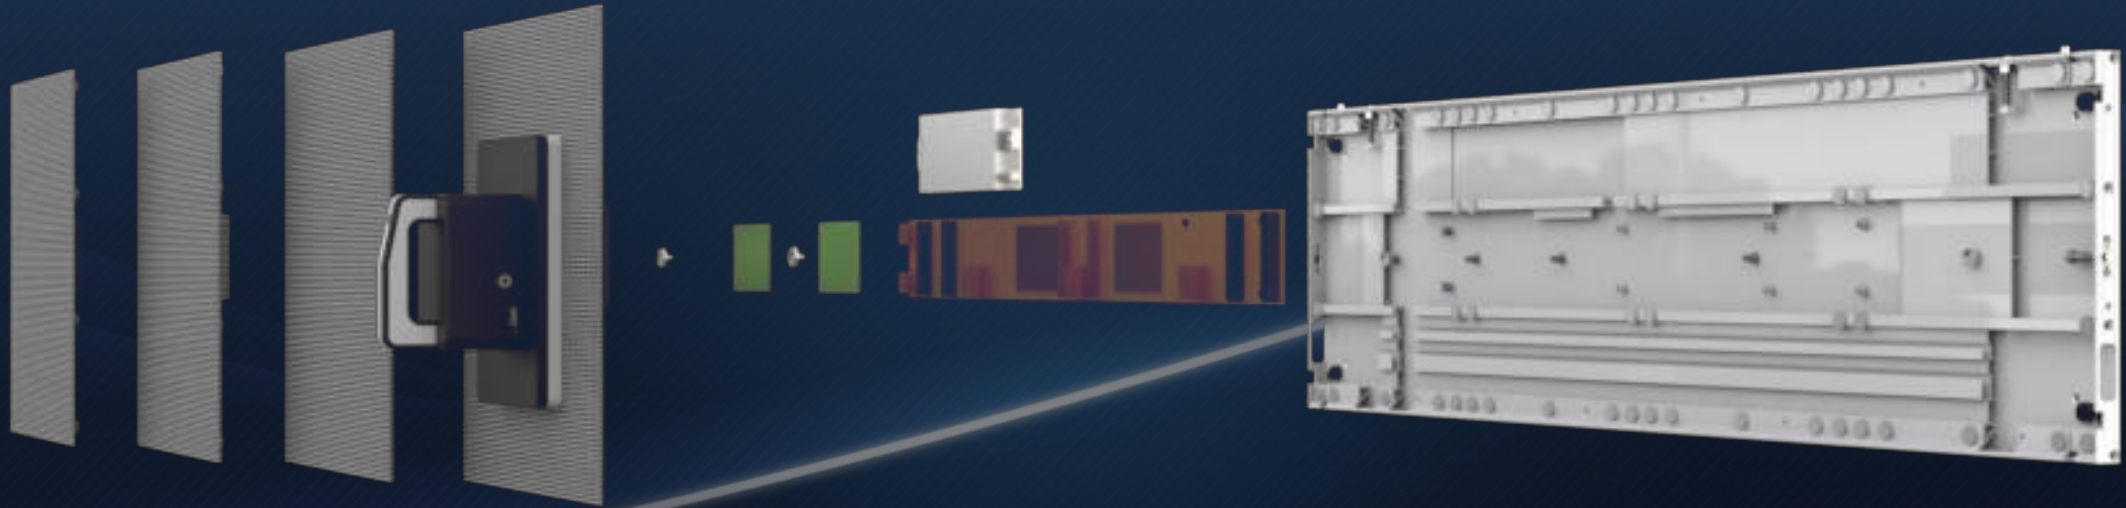

SK SERIES

Creative Flat Panel Display

20mm ultra-thin profile panel, creative splicing, unlimited excitement

Ultra-light and Ultra-thin

Ø Panel size: 250×1000×20mm, 250×750×20mm, 250×500×20mm;

Ø Panel weight: 4.8kg, 3.2kg, 2.4kg;

Ø Adopting profile aluminium panel structure: light weight, corrosion resistance, high precision, good flatness, not easy to be deformed, good heat dissipation and so on.

Panel Structure

◆◆ Front Maintenance

All electrical components: power supply, receiving card, and data cable are easily accessed from the front, fast and easy operation.

① Remove the module with a magnetic tool.

② Replace the receiver card or power supply.

Rectangular Screen

All in One

Double-sided Hanging Screen

Product Application

Suitable for retail malls, hotels, transport hubs, commercial properties, churches, exhibition displays, theme parks and other fields.