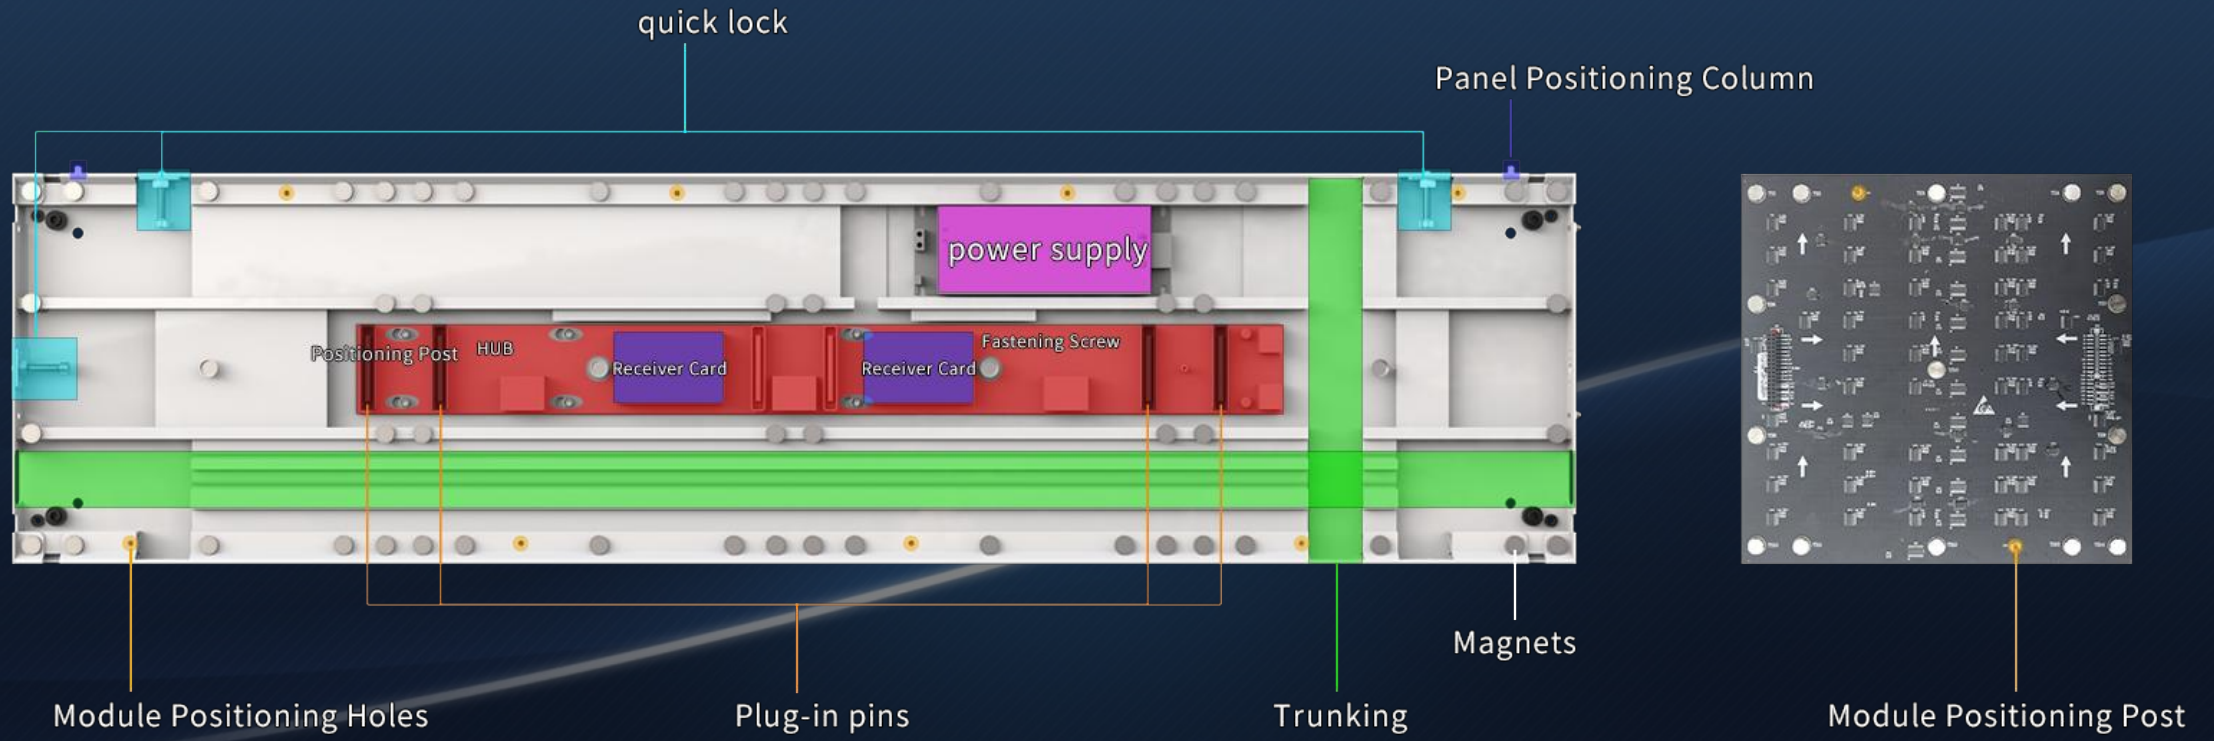

Panel Structure