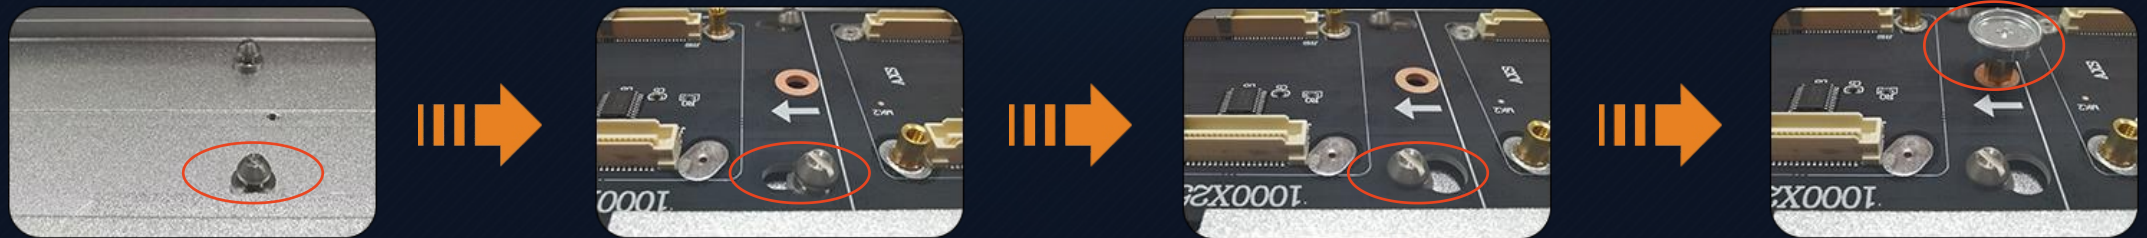

SK SERIES

Creative Flat Panel Display

20mm ultra-thin profile panel, creative splicing, unlimited excitement

Ultra-light and Ultra-thin

Ø Panel size: 250×1000×20mm, 250×750×20mm, 250×500×20mm;

Ø Panel weight: 4.8kg, 3.2kg, 2.4kg;

Ø Adopting profile aluminium panel structure: light weight, corrosion resistance, high precision, good flatness, not easy to be deformed, good heat dissipation and so on.

Panel Structure

◆◆ Front Maintenance

All electrical components: power supply, receiving card, and data cable are easily accessed from the front, fast and easy operation.

① Remove the module with a magnetic tool.

② Replace the receiver card or power supply.

Receiver card backup

4 network port inputs and outputs

Mounting

SK series supports right-angle splicing and arc splicing. Support 90° rotational installation of the box, more flexible splicing.

90°

Arc Splicing