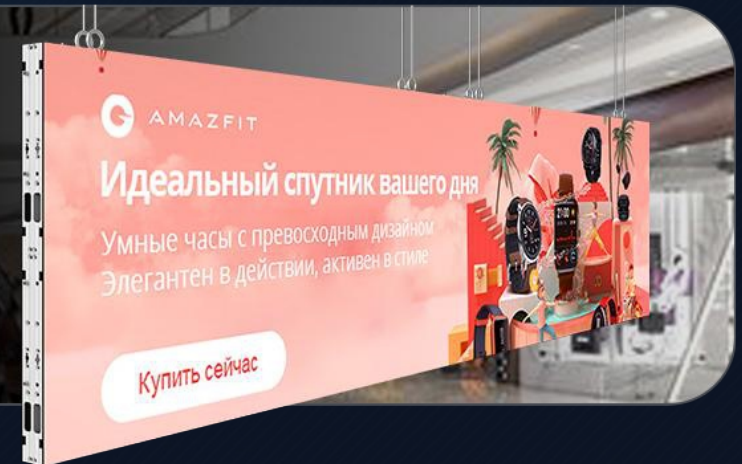

Double-sided Hanging Screen