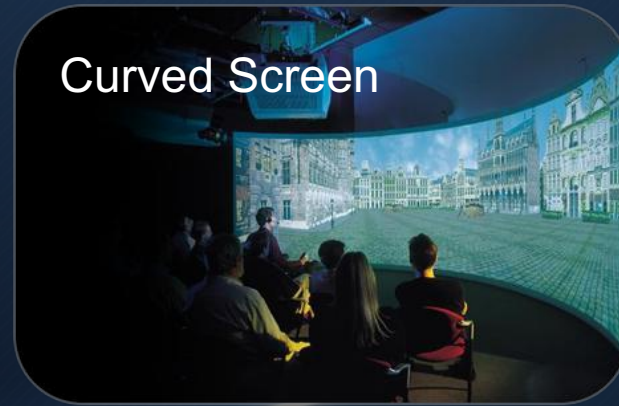

Rectangular Screen

All in One

Double-sided Hanging Screen

Product Application

Suitable for retail malls, hotels, transport hubs, commercial properties, churches, exhibition displays, theme parks and other fields.