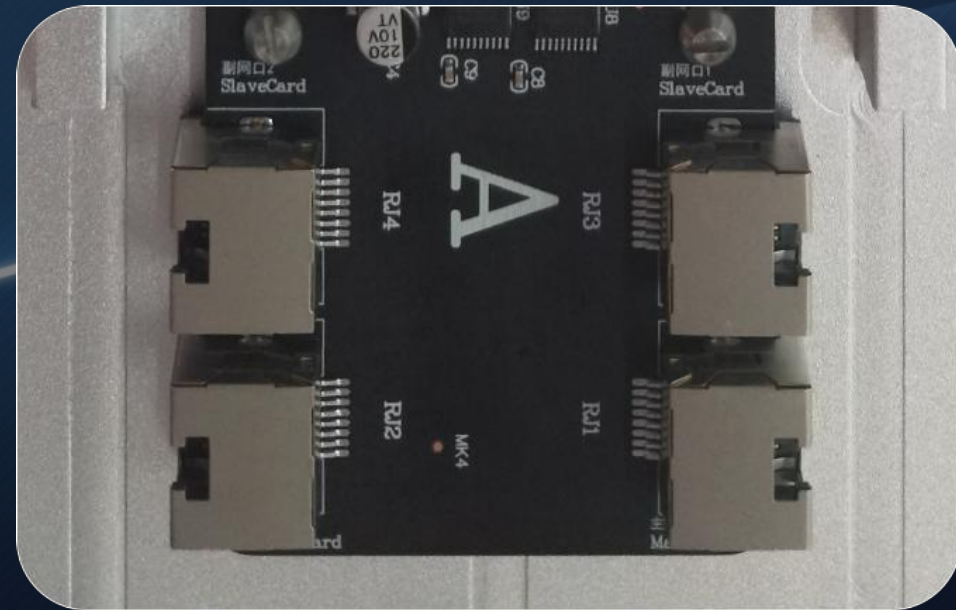

4 network port inputs and outputs